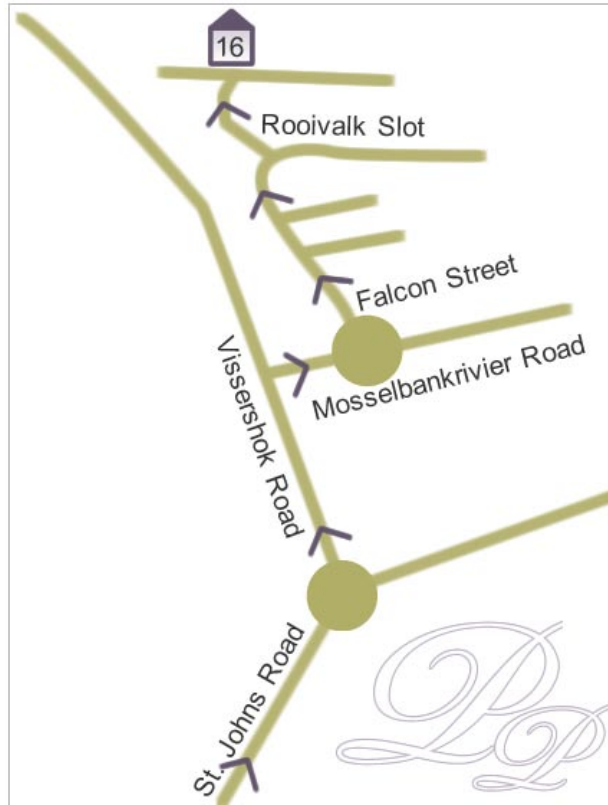

Directions to Provéce Place from the Cape Town International Airport:

- Upon exiting the airport, pass the BP Garage and go under the bridge. Take your next left into **Borchers Quarry Road (M22)**.
- At the second traffic light, turn right into **Modderdam Road (M10)**.
- At the second traffic light, turn left into **De La Rey Road**.
- Continue on De La Rey until you reach the T-junction with **Frans Conradie Drive (M25)**. Turn right into Frans Conradie Drive.
- Turn left into **Hume Road** which passes below the N1. Continue on Hume Road which becomes **Tygerbergvalley Road**. You will pass Tygervalley Shopping Centre and Willow Bridge shopping Centre.
- At the T-junction, turn right into **Race Course Way**.
- At the next traffic light, turn left into **St. Johns Road**.
- Continue until you reach the traffic circle and go straight across (taking your first exit left into **Vissershok Road, M48**)
- Continue along Vissershok Road until the 3 way traffic stop.
- Turn right at the traffic stop, under the archway, into **Mosselbankrivier Road**.
- At the next traffic circle, take your first left into **Falcon Street**.
- Take your 3rd left into **Rooivalk Close** and continue until the T-junction.
- Provéce Place will be directly in front of you, number 16.